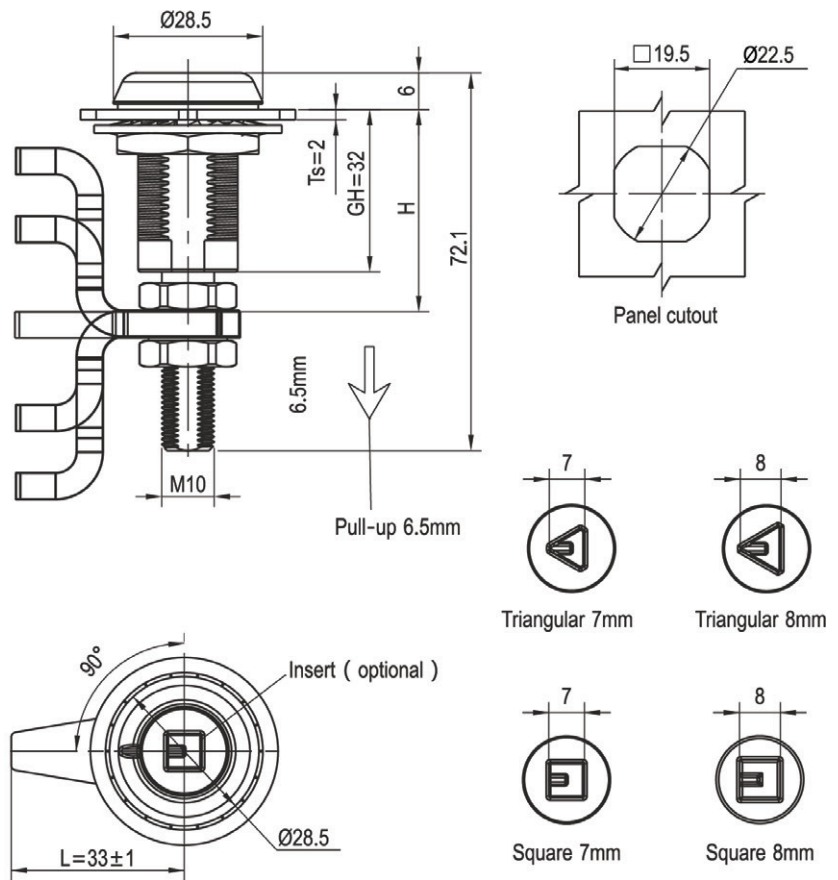

Compression Latch, Large Version, Without Circle, Adjustable Grip Range 1422

IP65 RL

COMPRESSION LATCHES

Zinc die housing and cylinder (black powder coated or bright chrome).
Mild steel zinc plated cam and shaft.

Cam Style	Grip Range		Head Style			
	Min	Max	Triangular 7mm	Triangular 8mm	Square 7mm	Square 8mm
Reversed Cam	11.4	27.2	1422-0371-1510	1422-0381-1510	1422-0471-1510	1422-0481-1510
	25.4	41.1	1422-0371-2510	1422-0381-2510	1422-0471-2510	1422-0481-2510
Straight Cam	38.9	54.6	1422-0371-3510	1422-0381-3510	1422-0471-3510	1422-0481-3510
Offset Cam	52.6	68.3	1422-0371-2510	1422-0381-2510	1422-0471-2510	1422-0481-2510
	66.3	76.2	1422-0371-1510	1422-0381-1510	1422-0471-1510	1422-0481-1510