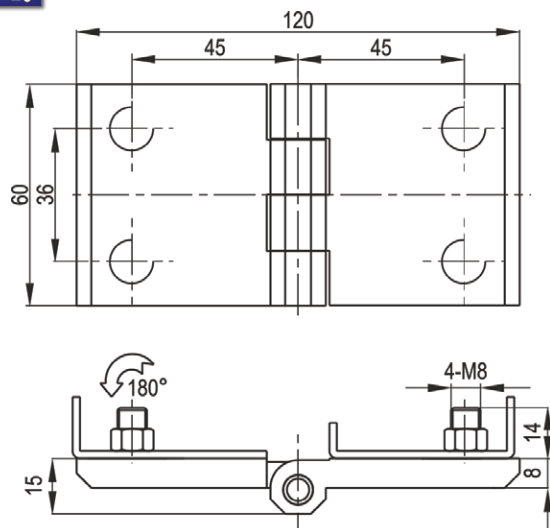

Screw-On Hinge 2101

With Threaded Studs M8

Screw-On Hinge 60x90	
Surface	With Threaded Studs M8
Black Textured Powder Coated	2101-691-20
Textured Chrome Plated	2101-691-79

With Threaded Studs M8

Screw-On Hinge 60x120	
Finish	With Threaded Studs M8
Black Textured Powder Coated	2101-61201-20
Textured Chrome Plated	2101-61201-79

Zinc die, mild steel zinc plated, SS pin and threaded studs (black powder coated or bright chrome).

SCREW-ON HINGES

www.metrolmotion.com