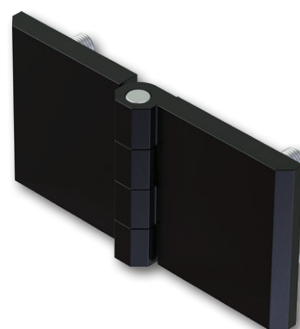

Screw-On Hinge 2101

With Threaded Studs M8

Screw-On Hinge 60x90	
Surface	With Threaded Studs M8
Black Textured Powder Coated	2101-691-20
Textured Chrome Plated	2101-691-79

With Threaded Studs M8

Screw-On Hinge 60x120	
Finish	With Threaded Studs M8
Black Textured Powder Coated	2101-61201-20
Textured Chrome Plated	2101-61201-79

Zinc die, mild steel zinc plated, SS pin and threaded studs (black powder coated or bright chrome).

SCREW-ON HINGES

www.metrolmotion.com