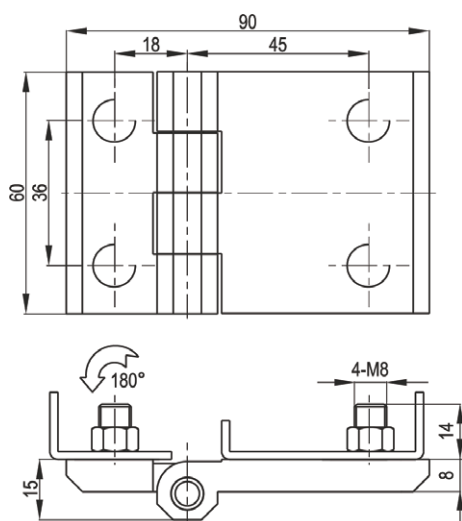

Screw-On Hinge 2101

With Threaded Studs M8

Screw-On Hinge 60x90	
Surface	With Threaded Studs M8
Black Textured Powder Coated	2101-691-20
Textured Chrome Plated	2101-691-79

With Threaded Studs M8

Screw-On Hinge 60x120	
Finish	With Threaded Studs M8
Black Textured Powder Coated	2101-61201-20
Textured Chrome Plated	2101-61201-79

Zinc die, mild steel zinc plated, SS pin and threaded studs (black powder coated or bright chrome).

SCREW-ON HINGES

www.metrolmotion.com