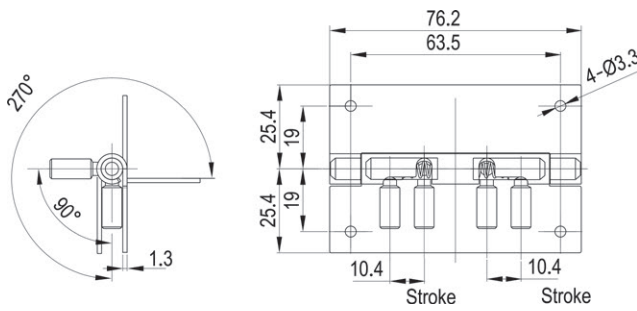

## SPRING LOADED

SS304 Material.

SS304	2128-600-304
-------	--------------

## QUICK RELEASE

Mild steel zinc plated or SS304.

Steel	SS304
2129-762-01	2129-762-304

Steel casting, zinc plated.

Steel Casting, Zinc Plated	2132-500-01
----------------------------	-------------