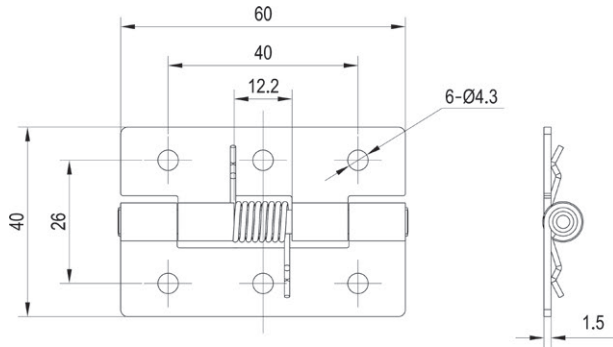

## SPRING LOADED

SS304 Material.

SS304	2128-600-304
-------	--------------

## QUICK RELEASE

Mild steel zinc plated or SS304.

Steel	SS304
2129-762-01	2129-762-304

Steel casting, zinc plated.

Steel Casting, Zinc Plated	2132-500-01
----------------------------	-------------